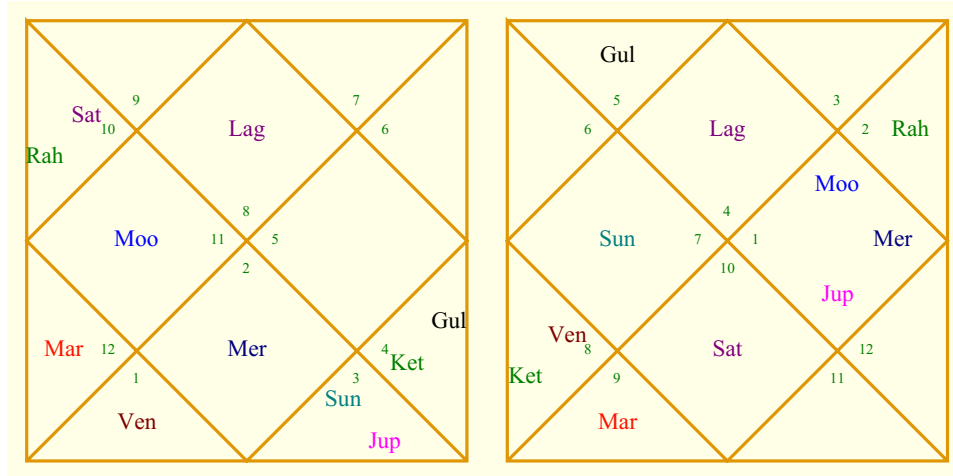

Astro-Vision LifeSign Horoscope

Name : Sample Basic Horoscope
 Sex : Male
 Date of Birth : 15 June, 1990 Friday
 Time of Birth (Hr.Min.Sec) : 04:20:00 PM Standard Time
 Time Zone (Hrs.Mins) : 05:30 East of Greenwich
 Place of Birth : Patna
 Longitude &Latitude (Deg.Mins) : 85.8 East, 25.37 North
 Ayanamsa : Chitra Paksha = 23 Deg. 43 Min. 38 Sec.
 Birth Star - Star Pada (Quarter) : **Purvabhadra- 1**
 Birth Rasi - Rasi Lord : **Kumbha - Sani**
 Lagna (Ascendant) - Lagna Lord : Vrishchika - Kuja
 Thidhi (Lunar Day) : Saphthami, Krishnapaksha

Nirayana Longitudes (Summary) (Deg. Min. Sec.)

Planet	Rasi	Longitude	Star/Pada
Lagnam	Vrishchika	0:21:9	Vishakha / 4
Chandra	Kumbha	20:58:53	Purvabhadra / 1
Surya	Mithuna	0:21:21	Mrigasira / 3
Budha	Vrishabha	11:52:48	Rohini / 1
Shukra	Mesha	24:59:35	Bharani / 4
Kuja	Meena	17:16:44	Revati / 1

Rasi

Navamsa

Dasa balance at birth = Guru 14 Years, 9 Months, 26 Days

With best wishes : Bihar and Jharkhand Astro Services

<https://biharandjharkhandastro.com>

LifeSign 14.0.0 Build 16 IAS_112821701556919